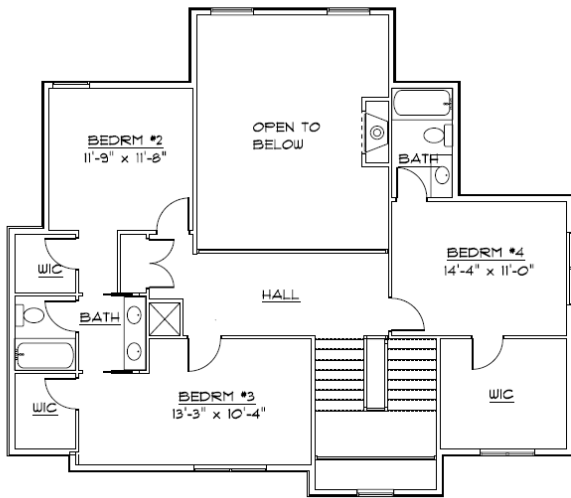

Heartland Builders

Building Dreams

The Meadow Valley

Total sq. ft. 3006 + Full Basement

- ◇ 2 story
- ◇ 5 bedroom
- ◇ 3.5 bathrooms
- ◇ Large walk in pantry
- ◇ Open concept kitchen, dinette and great room
- ◇ Large owners suite with beautiful custom bathroom
- ◇ Wood flooring throughout main level
- ◇ Custom fireplace
- ◇ Large covered back patio
- ◇ Shown with 3.5 car garage option