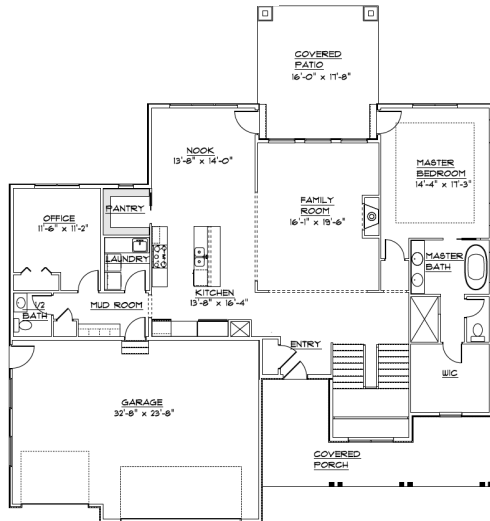

Heartland Builders

Building Dreams

The Meadow Valley

Total sq. ft. 3006 + Full Basement

- ◇ 2 story
- ◇ 5 bedroom
- ◇ 3.5 bathrooms
- ◇ Large walk in pantry
- ◇ Open concept kitchen, dinette and great room
- ◇ Large owners suite with beautiful custom bathroom
- ◇ Wood flooring throughout main level
- ◇ Custom fireplace
- ◇ Large covered back patio
- ◇ Shown with 3.5 car garage option