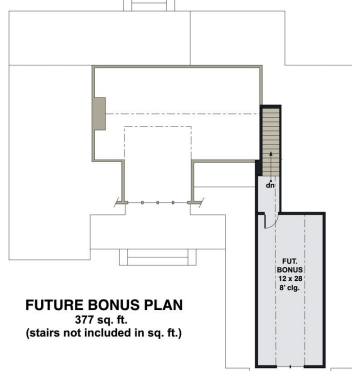

Heartland Builders

Building Dreams

Side load garage

The Ashbury

Total sq. ft. 2136 + full basement

- ◇ Ranch with optional bonus room
- ◇ 3 bedroom
- ◇ 2.5 bathrooms
- ◇ Large walk in pantry
- ◇ Open kitchen, dinette and great room
- ◇ Large walk-in owners closet
- ◇ Double owners vanity
- ◇ Covered back patio
- ◇ Optional bonus room above garage
377 sq. ft.
- ◇ Shown with 3.5 car garage option