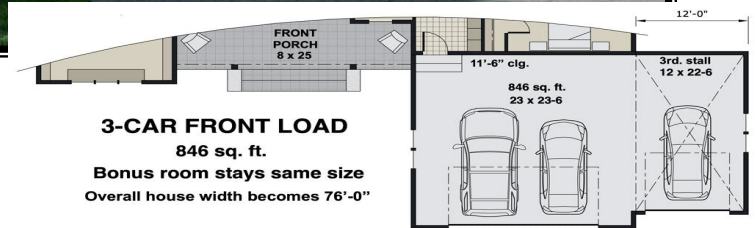

Heartland Builders

Building Dreams

Side load garage

The Ashbury

Total sq. ft. 2136 + full basement

- ◇ Ranch with optional bonus room
- ◇ 3 bedroom
- ◇ 2.5 bathrooms
- ◇ Large walk in pantry
- ◇ Open kitchen, dinette and great room
- ◇ Large walk-in owners closet
- ◇ Double owners vanity
- ◇ Covered back patio
- ◇ Optional bonus room above garage
377 sq. ft.
- ◇ Shown with 3.5 car garage option