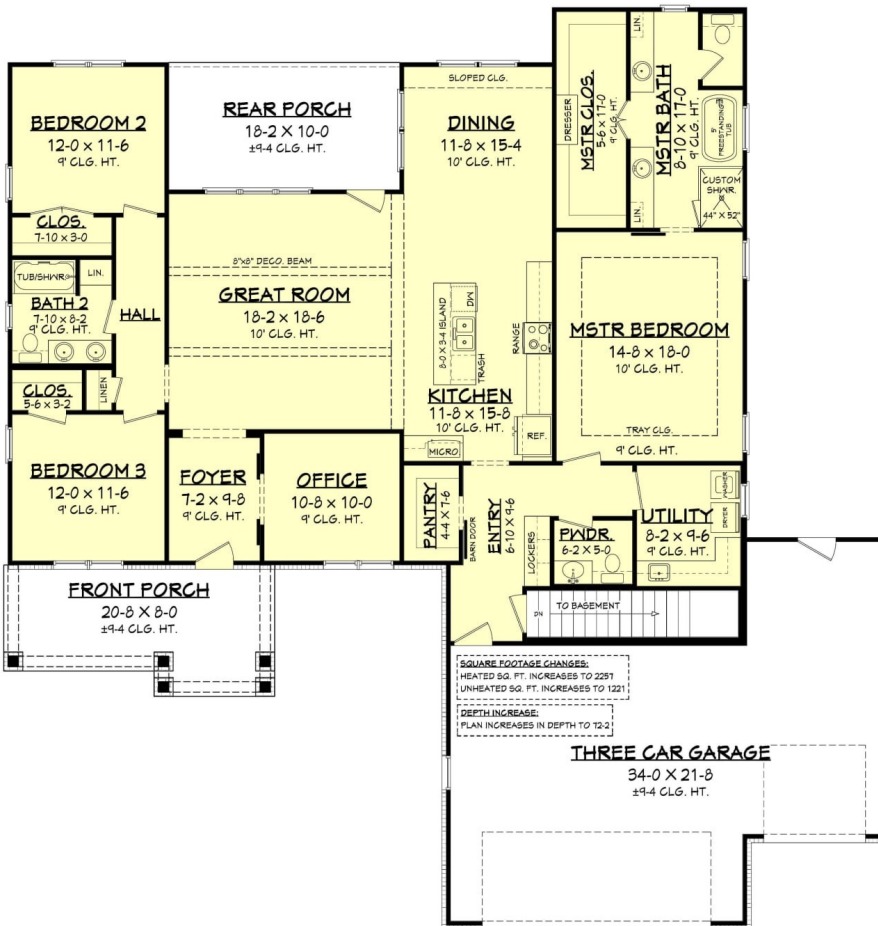

Heartland Builders

Building Dreams

The Chase

Total sq. ft. 2257 + full basement

- ◇ Spacious Ranch
- ◇ 3 bedroom
- ◇ 2.5 bathrooms
- ◇ Large walk in pantry
- ◇ Large Owners suite with double vanities and large walk-in closet
- ◇ Shown with 3.5 car garage option
- ◇ Open kitchen, dining area and great room
- ◇ Covered back patio
- ◇ Optional finished basement