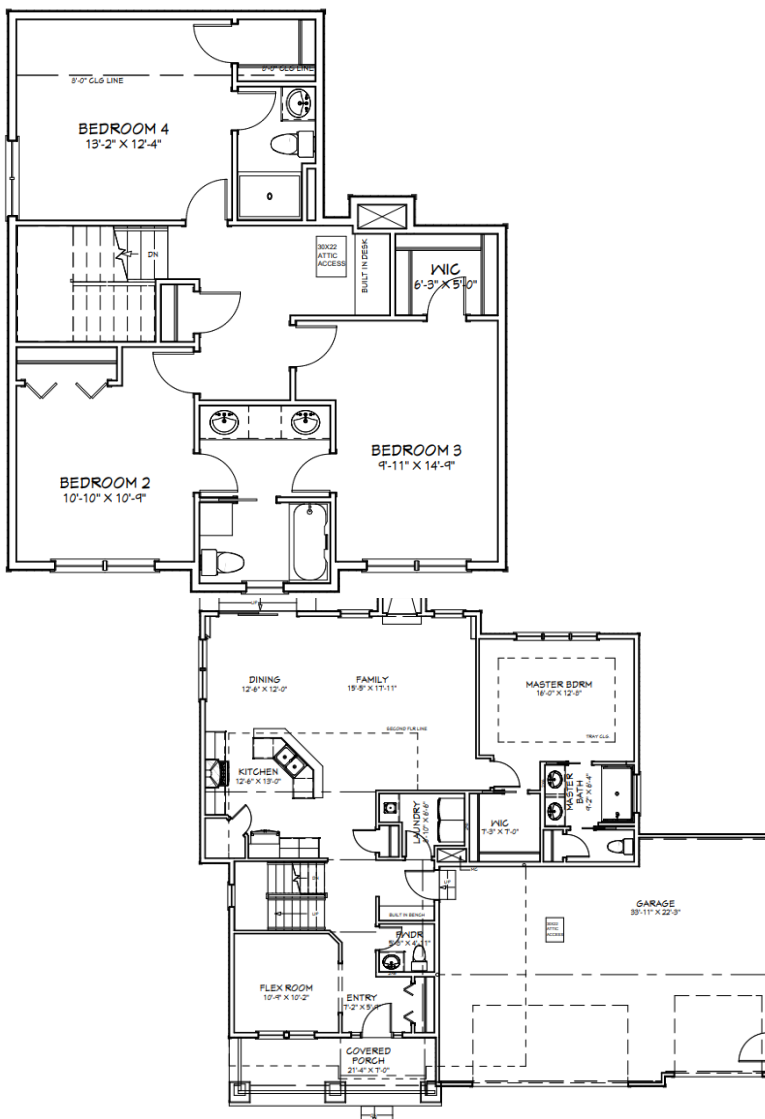

Heartland Builders

Building Dreams

The Amanda

Total sq. ft. 2311 + Full Basement

- 1 /12 story
- 4 bedroom
- 3.5 bathrooms
- Walk in pantry
- Open concept kitchen, dinette and great room
- Large owners suite with beautiful bathroom, double vanity, large walk-in shower
- Flex room on main level
- Wood flooring throughout main level
- Custom fireplace
- Back patio
- Shown with 3.5 car garage option