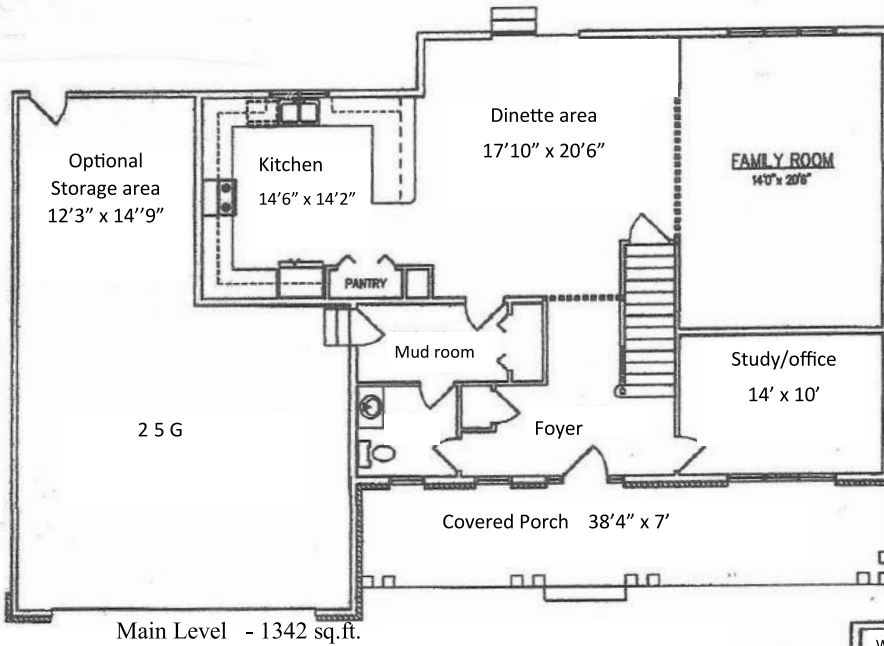

Heartland Builders of NWI

Building Dreams

The Heather

Total sq. ft. 2601 + Full Basement

- ◇ 2 story
- ◇ 4 bedroom
- ◇ 2.5 bathrooms
- ◇ Luxury master suite
- ◇ 2nd floor laundry room
- ◇ Walk in closets in all rooms
- ◇ Large mud room off garage