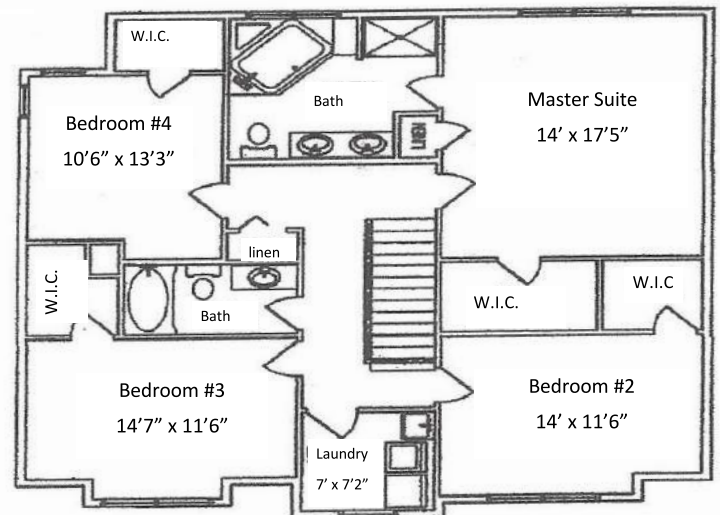

Heartland Builders of NWI

Building Dreams

The Heather

Total sq. ft. 2601 + Full Basement

- ◇ 2 story
- ◇ 4 bedroom
- ◇ 2.5 bathrooms
- ◇ Luxury master suite
- ◇ 2nd floor laundry room
- ◇ Walk in closets in all rooms
- ◇ Large mud room off garage