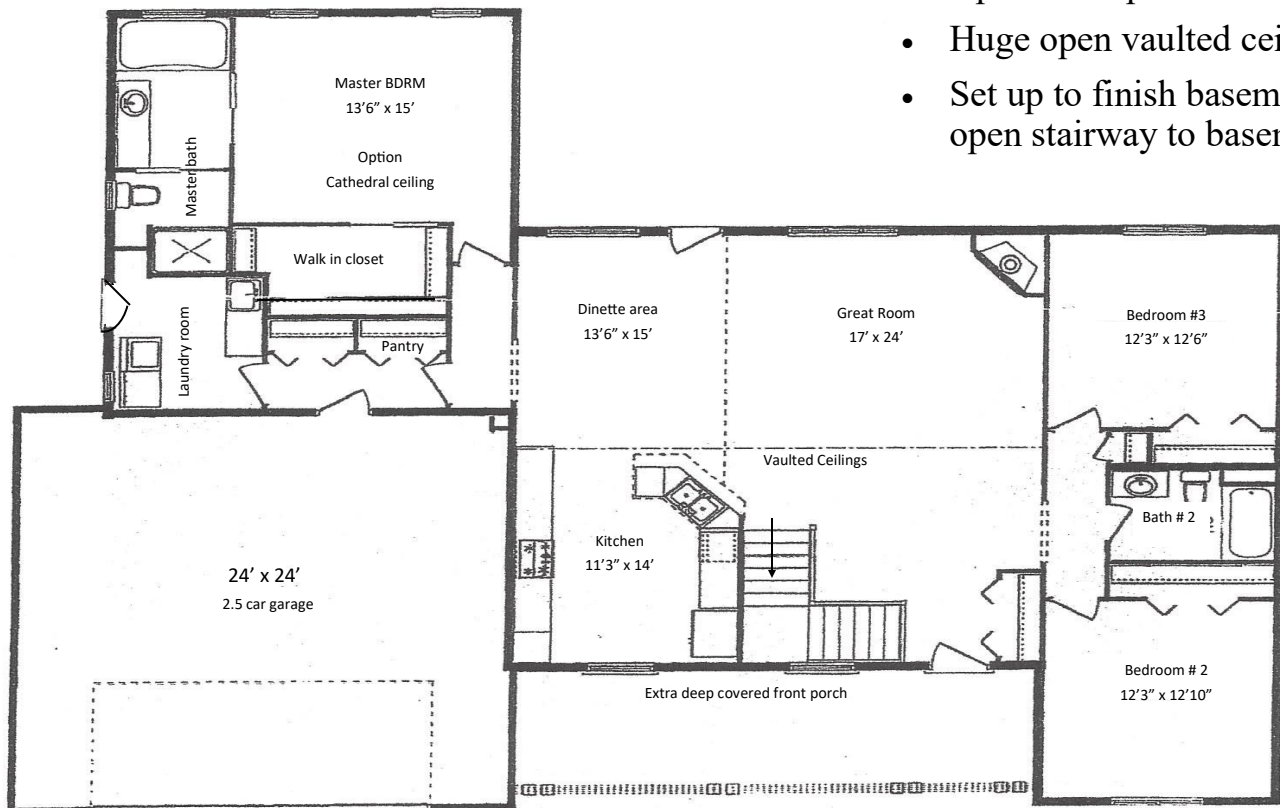

## *The Melissa*

Total sq. ft. 2160 + Full basement

- Cottage Style Ranch
- 3 bedroom
- 2 bathrooms
- Master suite w/ walk-in closet
- Open concept
- Huge open vaulted ceiling
- Set up to finish basement with open stairway to basement