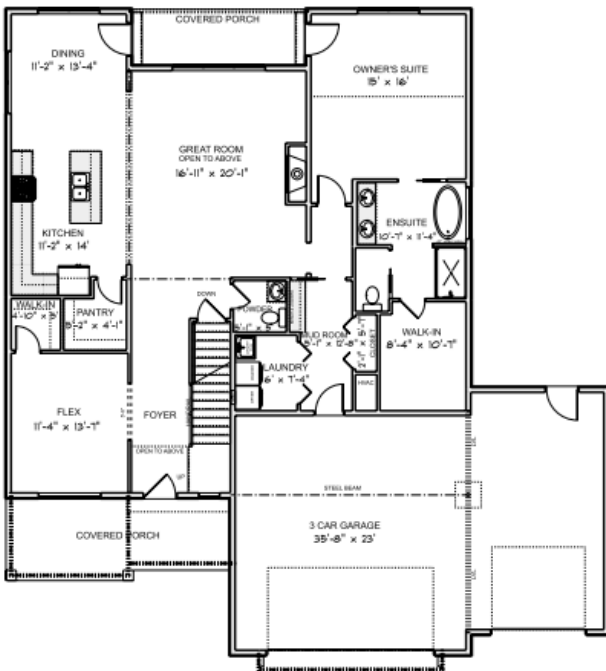

Heartland Builders of NWI

Building Dreams

The Nicole

Total sq. ft. 2966 + full basement

- 1 1/2 Story w/ finished bonus room
- 4 bedroom, possible 5
- Flex room
- 2.5 bathrooms
- Large walk in pantry
- Open kitchen, dinette and great room
- 2 story family room
- Stone Fireplace
- Custom locker
- Owners Suite on main level with double sink vanity, large walk-in Tiled shower, huge walk-in closet
- Front covered porch, back patio
- 3.5 car garage