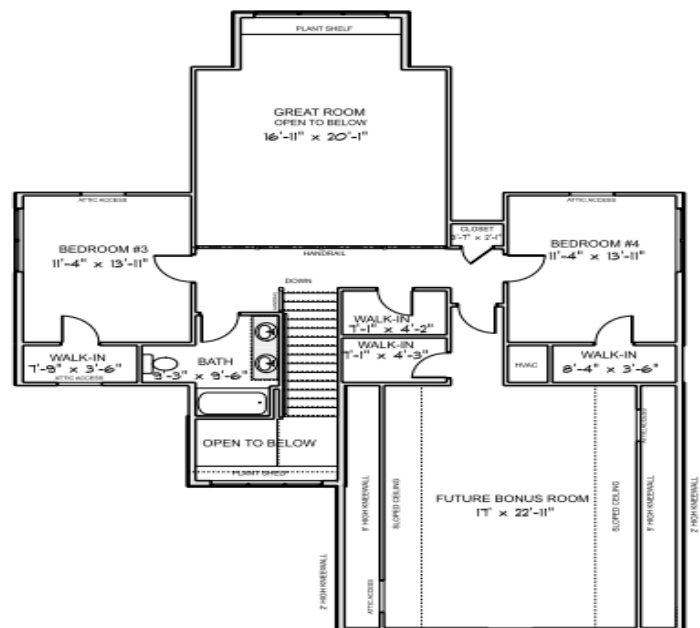

Heartland Builders of NWI

Building Dreams

The Nicole

Total sq. ft. 2966 + full basement

- 1 1/2 Story w/ finished bonus room
- 4 bedroom, possible 5
- Flex room
- 2.5 bathrooms
- Large walk in pantry
- Open kitchen, dinette and great room
- 2 story family room
- Stone Fireplace
- Custom locker
- Owners Suite on main level with double sink vanity, large walk-in Tiled shower, huge walk-in closet
- Front covered porch, back patio
- 3.5 car garage