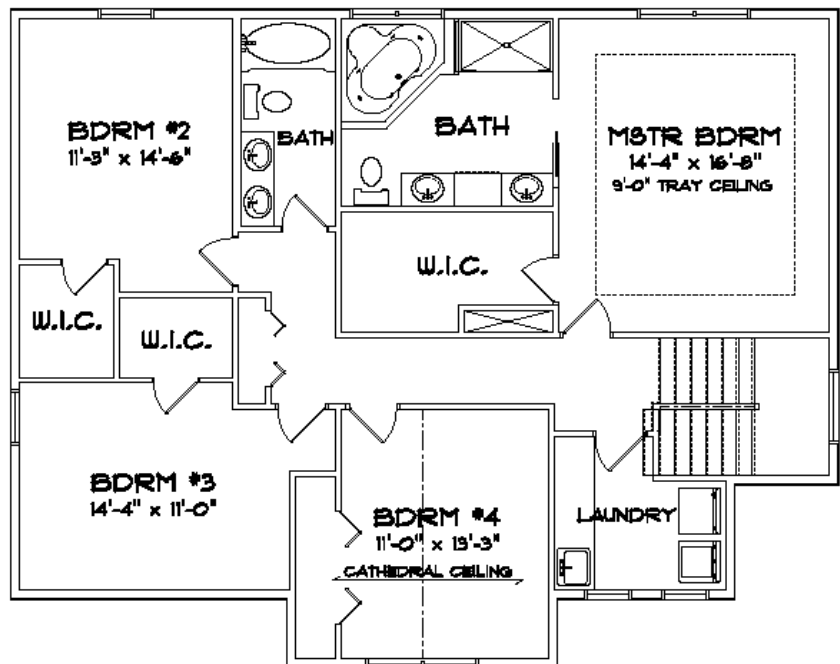

The Peyton

Total Sq. Ft. - 2612

2 Story

For sales information please contact Rick 219-227-9533

www.heartlandbuild.com

rick@heartlandbuild.com