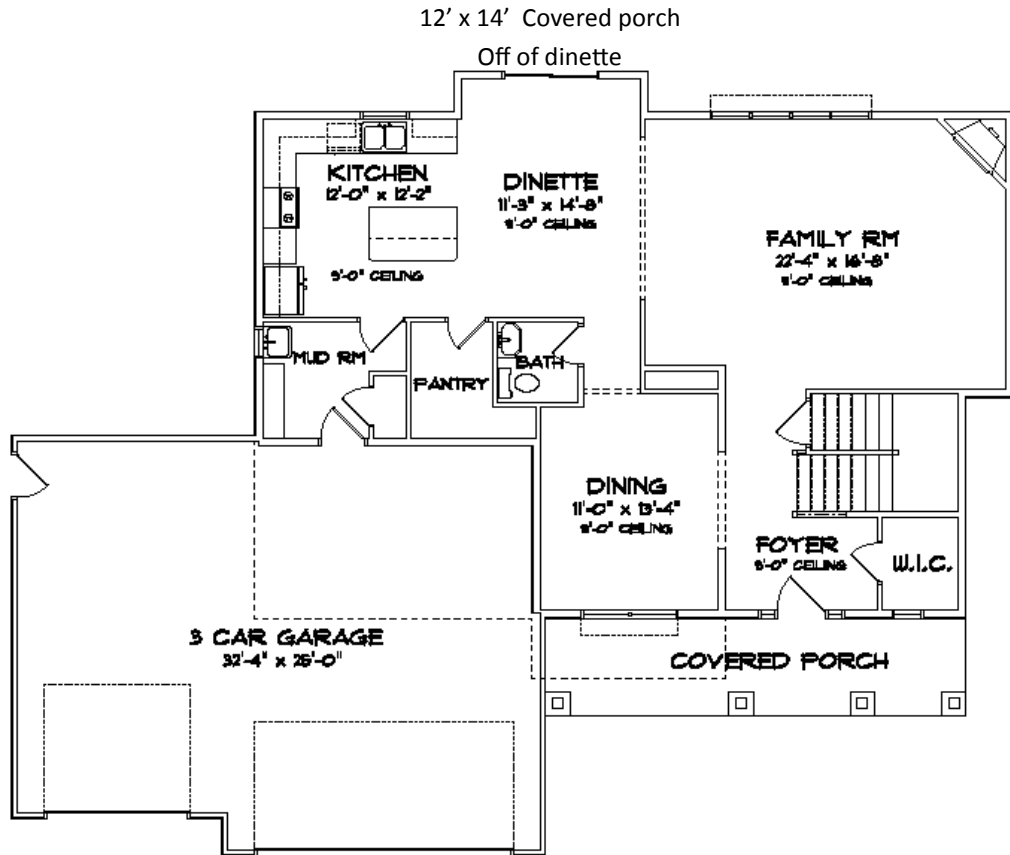

The Peyton

Total Sq. Ft. - 2612

2 Story

For sales information please contact Rick 219-227-9533

www.heartlandbuild.com

rick@heartlandbuild.com