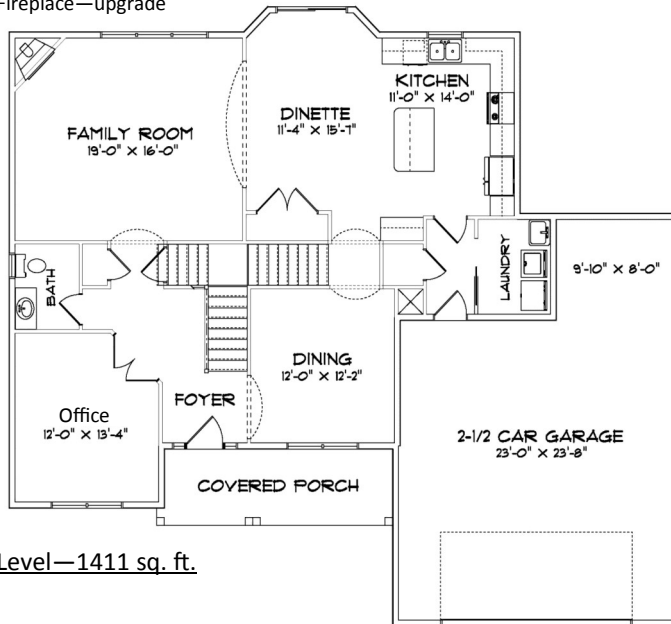

Heartland Builders of NWI

Building Dreams

The Trevor

Total sq. ft. 2719 + Full Basement

- ◇ 2 story
- ◇ 4 bedroom
- ◇ 2.5 bathrooms
- ◇ Open concept
- ◇ Beautiful double staircase
- ◇ Special large master suite
- ◇ Large master closet
- ◇ Third car garage option

Fireplace—upgrade

Main Level—1411 sq. ft.

Second Level—1308 sq. ft.

For sales information please contact Heartland Builders at 219-227-9533

www.heartlandbuild.com

rick@heartlandbuild.com