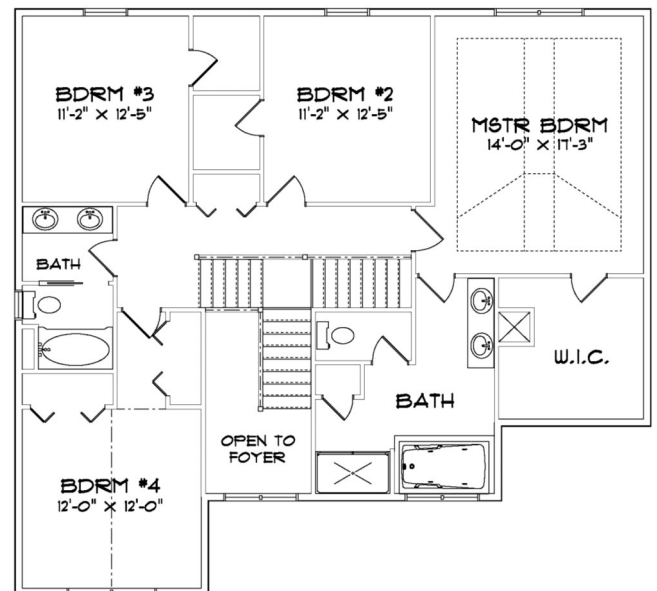

Heartland Builders of NWI

Building Dreams

The Trevor

Total sq. ft. 2719 + Full Basement

- ◇ 2 story
- ◇ 4 bedroom
- ◇ 2.5 bathrooms
- ◇ Open concept
- ◇ Beautiful double staircase
- ◇ Special large master suite
- ◇ Large master closet
- ◇ Third car garage option

Fireplace—upgrade

Main Level—1411 sq. ft.

Second Level—1308 sq. ft.

For sales information please contact Heartland Builders at 219-227-9533

www.heartlandbuild.com

rick@heartlandbuild.com