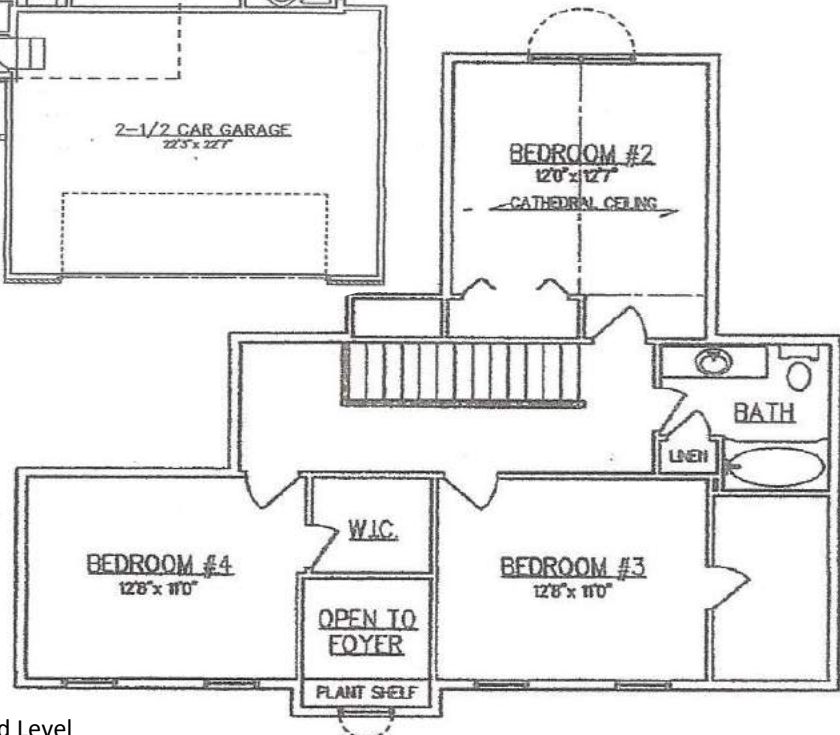

Second Level

For sales information please contact Heartland Builders at 219-227-9533

www.heartlandbuild.com

rick@heartlandbuild.com