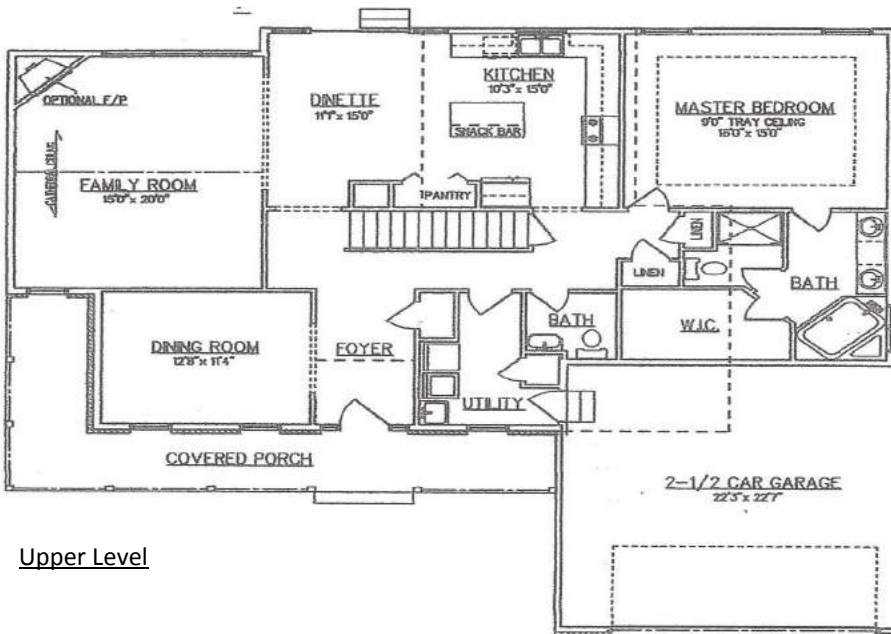

Heartland Builders of NWI

Building Dreams

The Briarwood II

Total sq. ft. 2447 + Full Basement

- ◇ 1 1/2 story
- ◇ 4 b big bedroom
- ◇ 2.5 bathrooms
- ◇ Large pantry
- ◇ Cathedral Family Room
- ◇ Great master suite
- ◇ Large covered porch