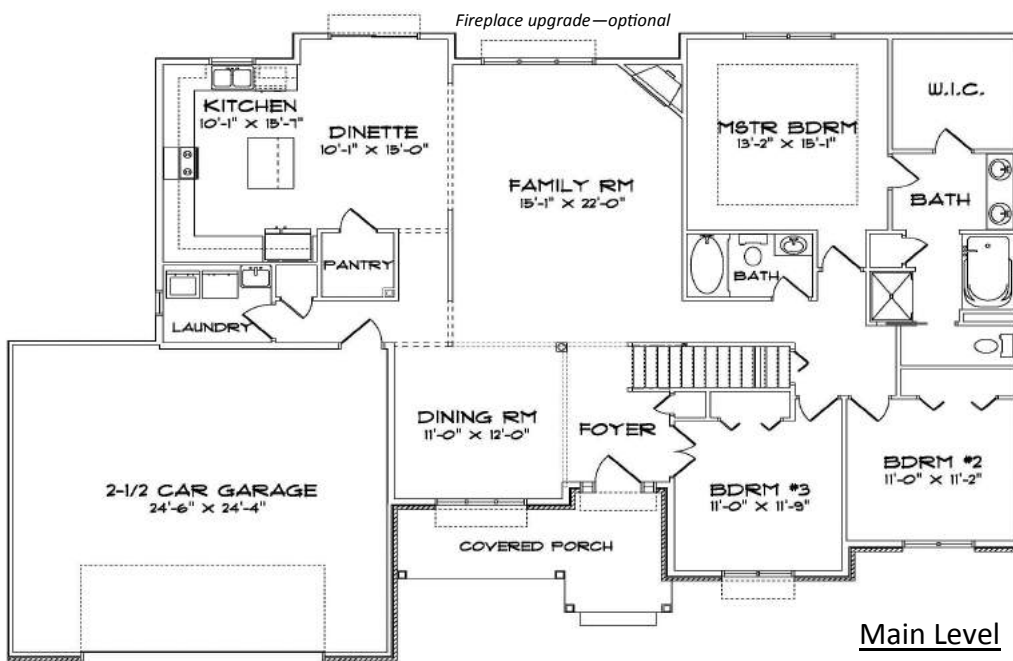

Heartland Builders of NWI

Building Dreams

The Brittney

Total sq. ft. 2002 + Full Basement

- ◇ Elegant Ranch
- ◇ 3 bedroom
- ◇ 2 bathrooms
- ◇ Large master suite
- ◇ Large master closet
- ◇ Open concept
- ◇ 10' high ceiling in great room