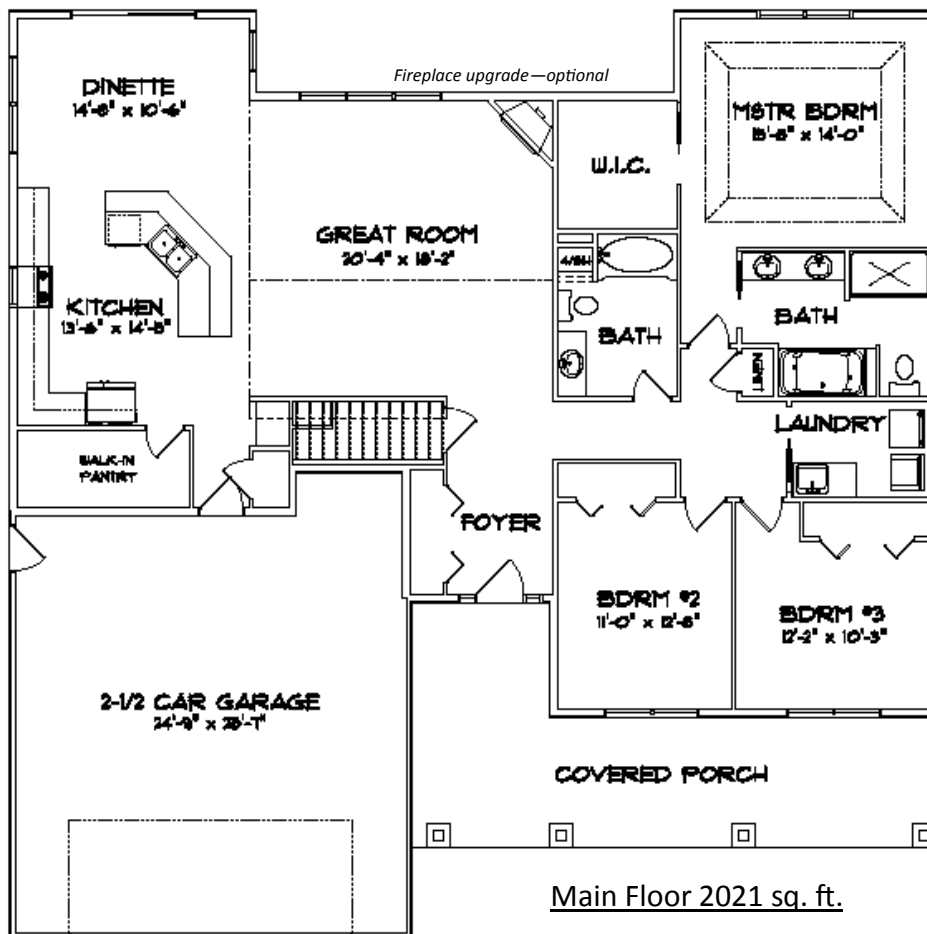

## *The Keira*

Total sq. ft. 2021 + Full Basement

- ◇ Ranch, great flow pattern
- ◇ 3 bedrooms
- ◇ 2 bathrooms
- ◇ Open concept
- ◇ Huge vaulted ceiling over kitchen, foyer and family room with open kitchen facing family
- ◇ Large walk in kitchen pantry
- ◇ Full basement