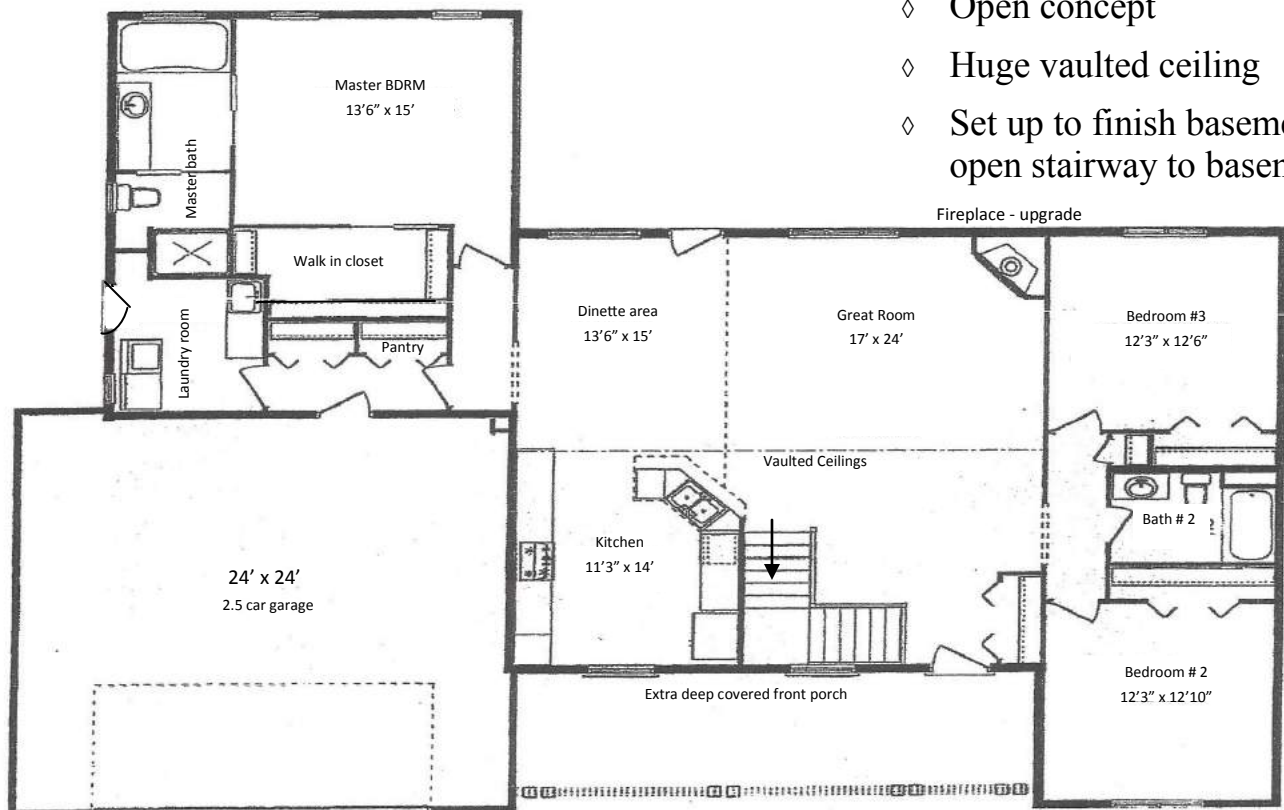

Heartland Builders of NWI

Building Dreams

The Melissa

Total sq. ft. 2160 + Full basement

- ◇ Cottage Style Ranch
- ◇ 3 bedroom
- ◇ 2 bathrooms
- ◇ Walk in master closet
- ◇ Open concept
- ◇ Huge vaulted ceiling
- ◇ Set up to finish basement with open stairway to basement

Main Level—2160 sq.ft.

For sales information please contact Heartland Builders at 219-227-9533

www.heartlandbuild.com

rick@heartlandbuild.com