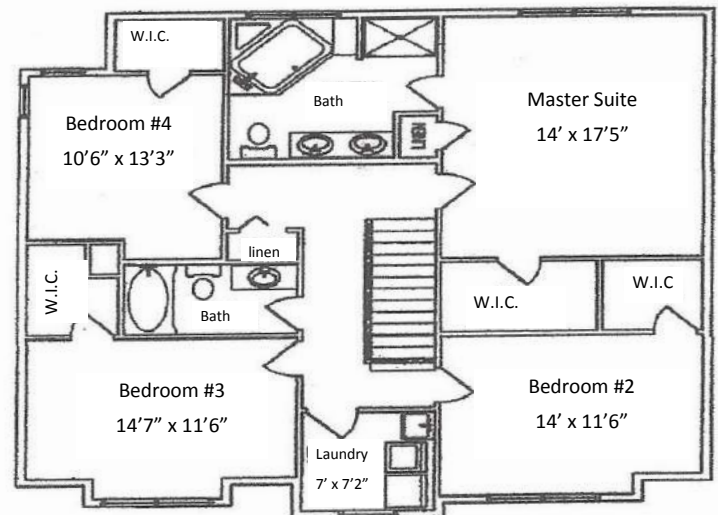

## *The Heather*

Total sq. ft. 2601 + Full Basement

- ◇ 2 story
- ◇ 4 bedroom
- ◇ 2.5 bathrooms
- ◇ Luxury master suite
- ◇ 2nd floor laundry room
- ◇ Walk in closets in all rooms
- ◇ Large mud room off garage

Main Level - 1342 sq. ft.

Second Level—1259 sq. ft.

For sales information please contact Heartland Builders at 219-227-9533

[www.heartlandbuild.com](http://www.heartlandbuild.com)

[rick@heartlandbuild.com](mailto:rick@heartlandbuild.com)