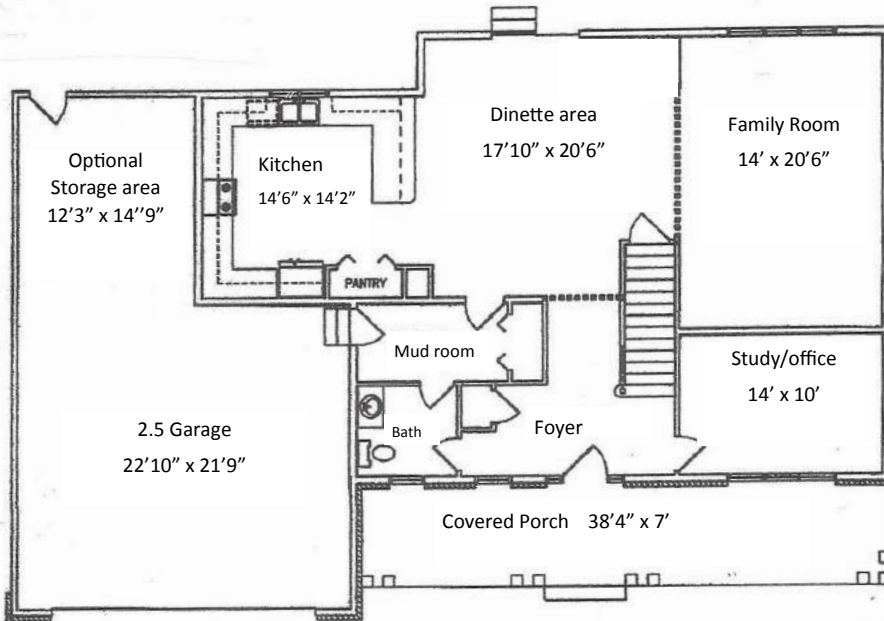

## *The Heather*

Total sq. ft. 2601 + Full Basement

- ◇ 2 story
- ◇ 4 bedroom
- ◇ 2.5 bathrooms
- ◇ Luxury master suite
- ◇ 2nd floor laundry room
- ◇ Walk in closets in all rooms
- ◇ Large mud room off garage

Main Level - 1342 sq. ft.

Second Level—1259 sq. ft.

For sales information please contact Heartland Builders at 219-227-9533

[www.heartlandbuild.com](http://www.heartlandbuild.com)

[rick@heartlandbuild.com](mailto:rick@heartlandbuild.com)