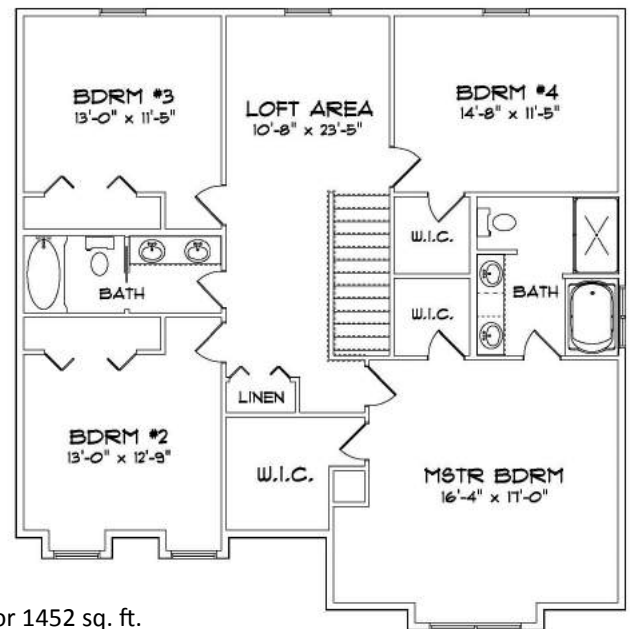

Heartland Builders of NWI

Building Dreams

The Paisley

Total sq. ft. 2504 + Full Basement

- ◇ 2 story
- ◇ 4 big bedroom
- ◇ 2.5 bathrooms
- ◇ Open concept on main level
- ◇ Luxury master suit with 2 walk-in closets
- ◇ Second floor loft area
- ◇ Full basement
- ◇ Shown with 3.5 car option