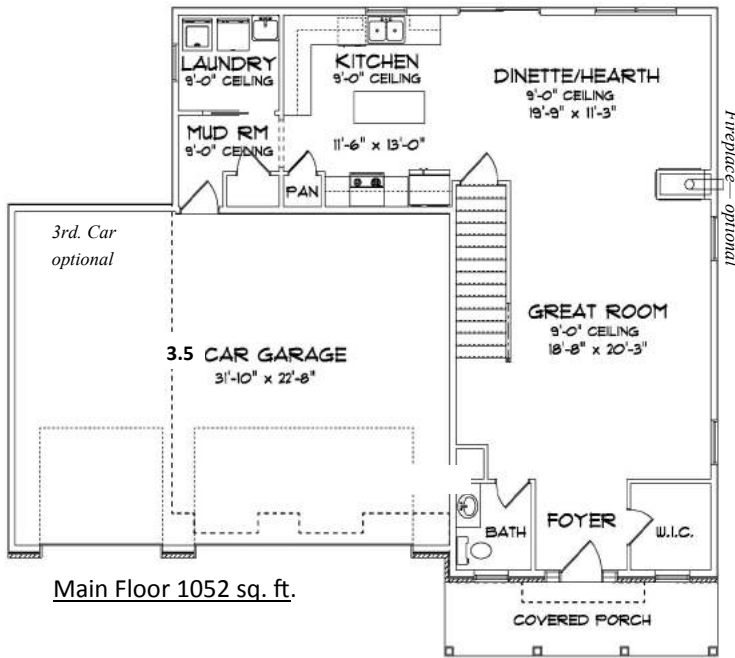

Heartland Builders of NWI

Building Dreams

The Paisley

Total sq. ft. 2504 + Full Basement

- ◇ 2 story
- ◇ 4 big bedroom
- ◇ 2.5 bathrooms
- ◇ Open concept on main level
- ◇ Luxury master suit with 2 walk-in closets
- ◇ Second floor loft area
- ◇ Full basement
- ◇ Shown with 3.5 car option